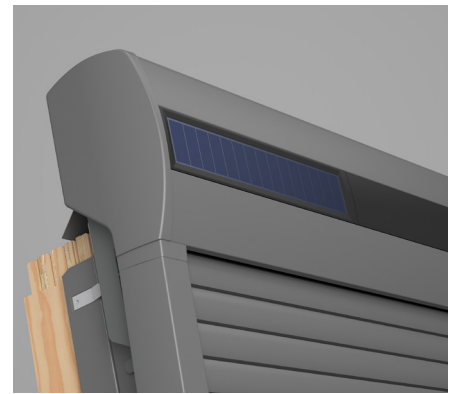

SSR

SOLAR ROLLER SHUTTER

FEATURES

- The most effective solution against solar heat
- Excludes light completely
- Protects against burglary
- Gives you 100% privacy
- Ready-to-use solution, no additional work is needed
- io-homecontrol® compatible
- Can be installed at any time after the installation of the window
- Not compatible with high pivot Rooflite windows
- Not compatible with old product platform (DP, DV, AA,AV,MOEV windows)
- 3 year guarantee

APPLICABLE

- In public and domestic buildings
- In roof pitch range of 15-90°
- Designed to perfectly fit to Rooflite+ windows regardless the roofing material

MATERIAL

- Coated aluminium
- Double insulated aluminum slats for increased insulation

OPERATION

- Electrical operation 24V 4-step tubular motor
- included wall switch
- More shutter can be controlled with one wall switch

SSR COMPATIBILITY TABLE

WINDOW SIZE (cm)	WINDOW SIZE CODE	ROLLER SHUTTER
55x78	C2A	SSR C2A
55x98	C4A	SSR C4A
66x118	F6A	SSR F6A
78x98	M4A	SSR M4A
78x118	M6A	SSR M6A
78x140	M8A	SSR M8A
114x118	S6A	SSR S6A